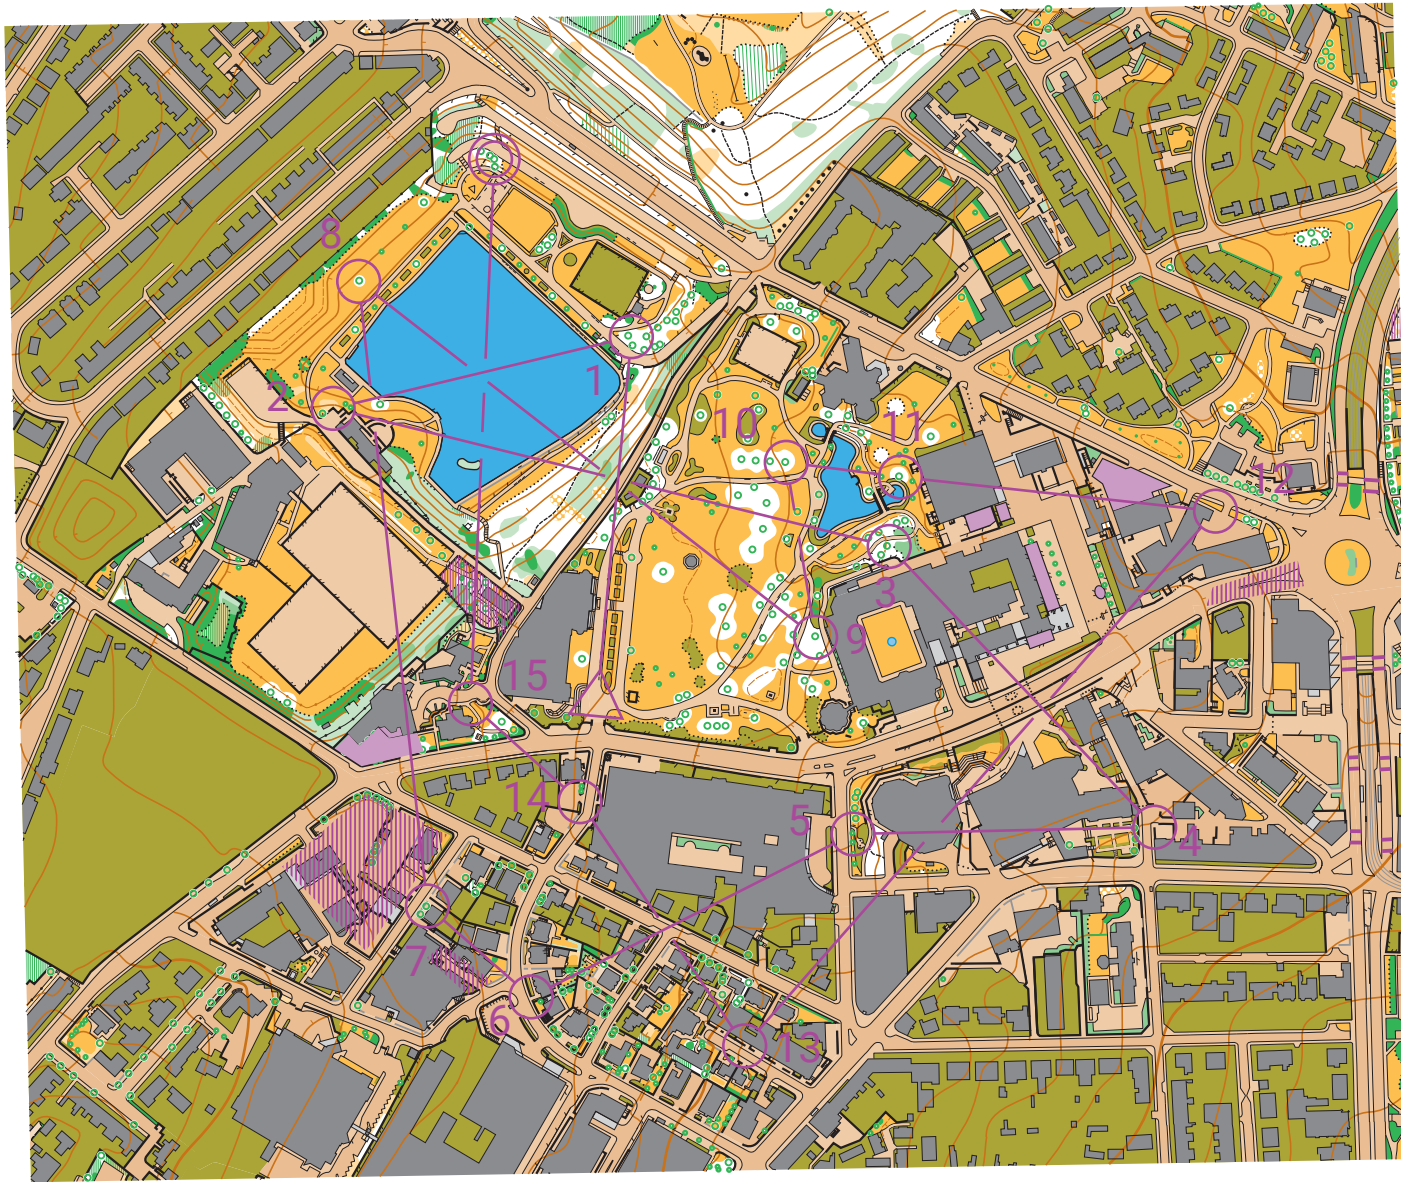

Goodwin, Crookes VP, Weston Park & Uni of Sheffield

1:5000 at A4